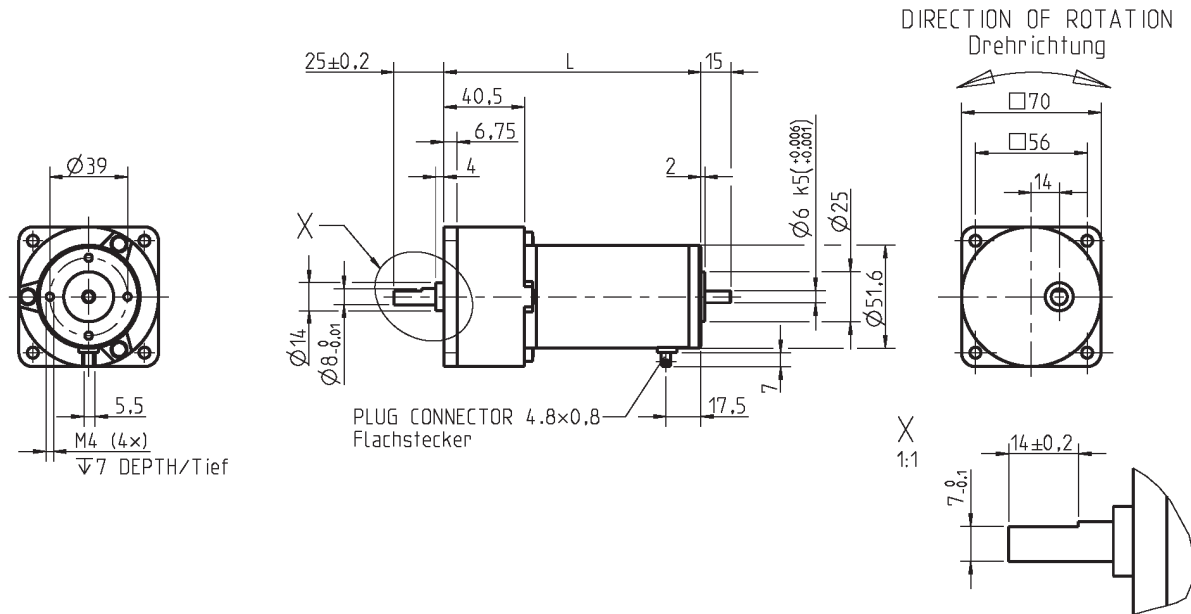

Gear Motor 70x129/114
1.61.050.4XX

GEAR MOTOR TYPE	L
1.61.050.440 - 443	129
1.61.050.444 - 449	114
1.61.050.460 - 463	129
1.61.050.464 - 469	114